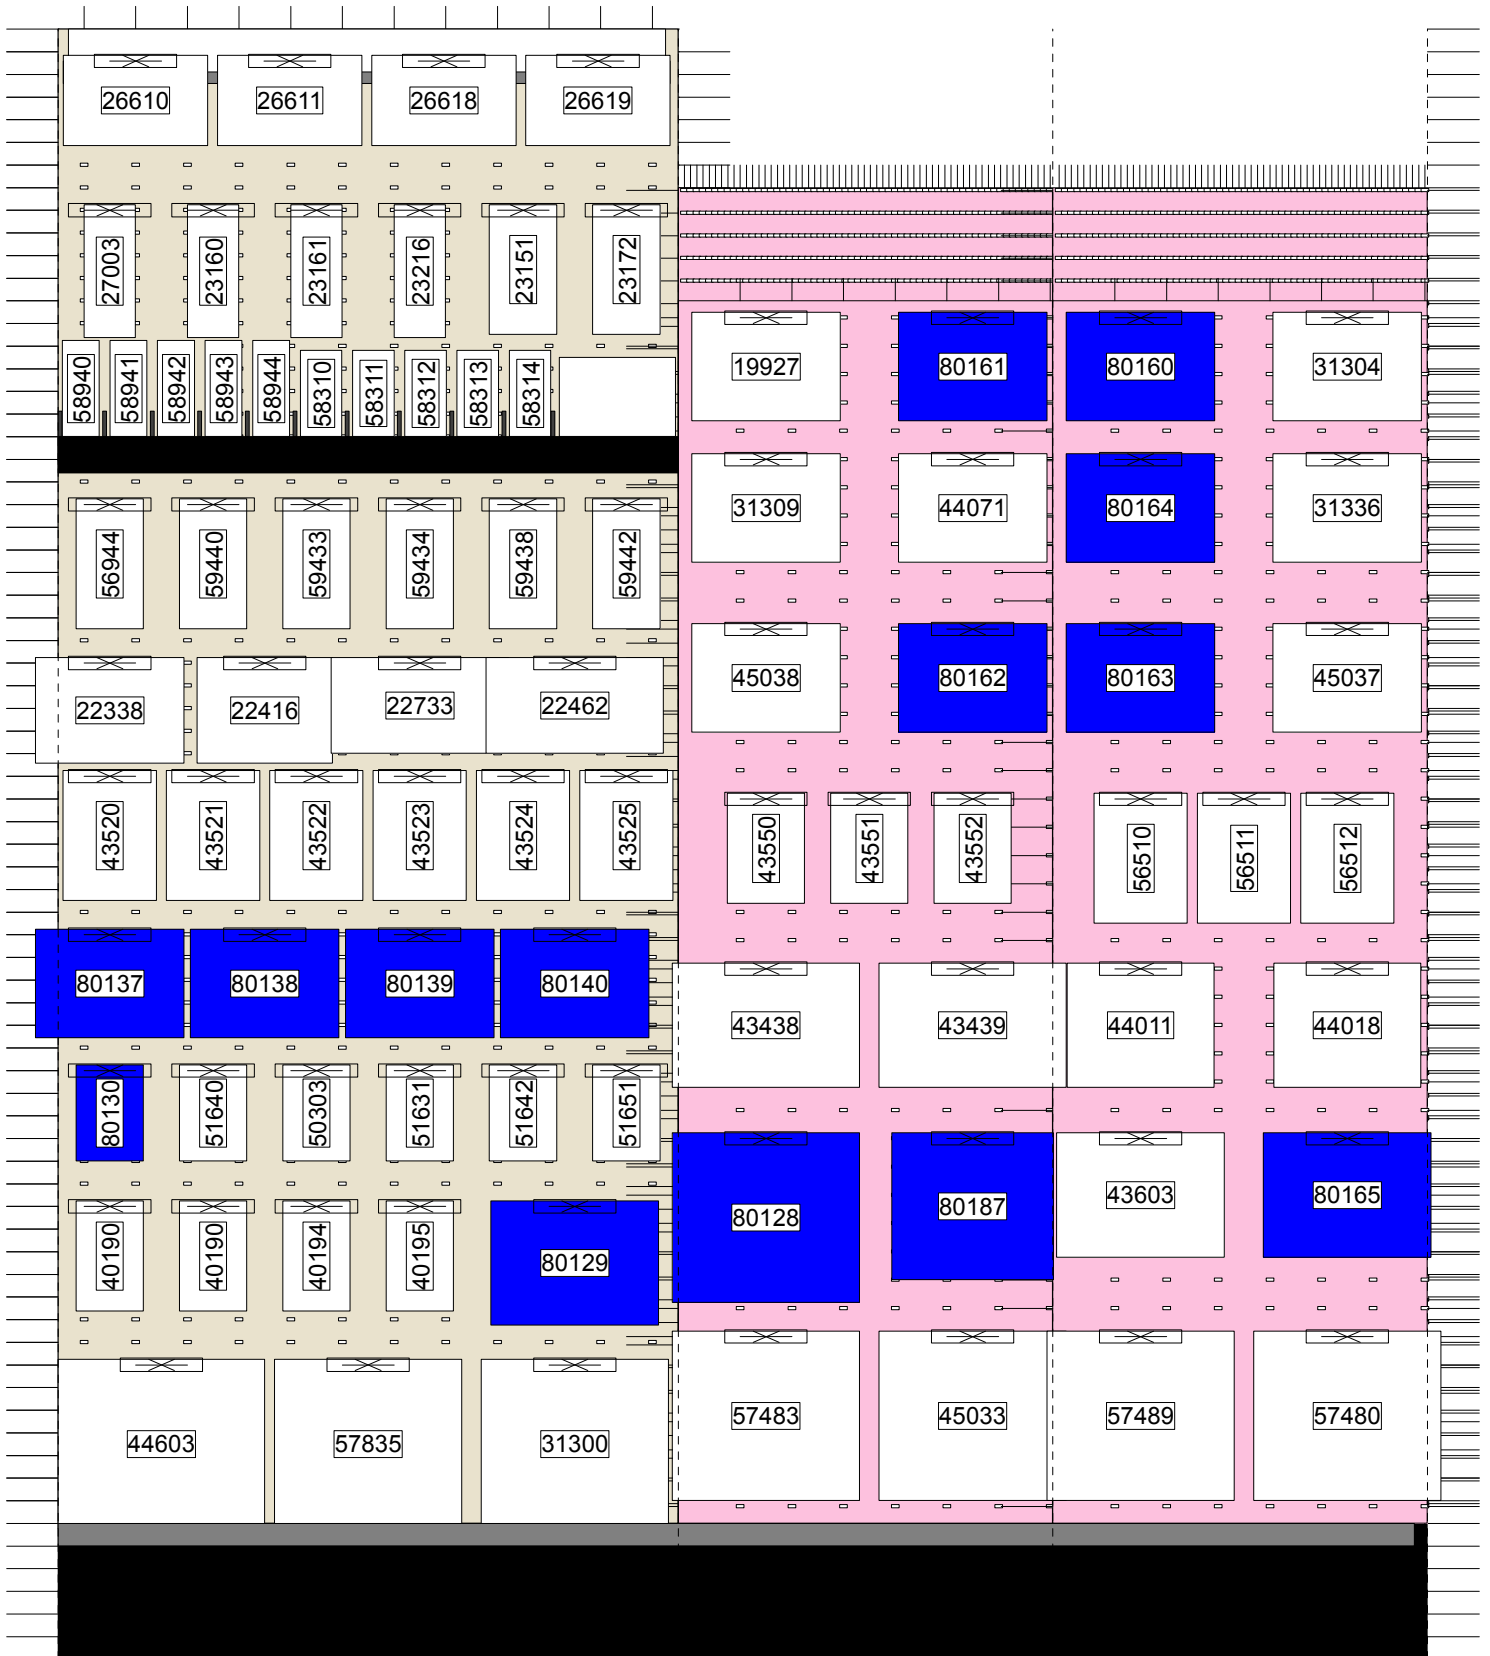

***1FTX66 WITH WALL TALKER - BONNE BELL-LIP SMACKER**

2016 L&R Planogram

November 11th, 2015